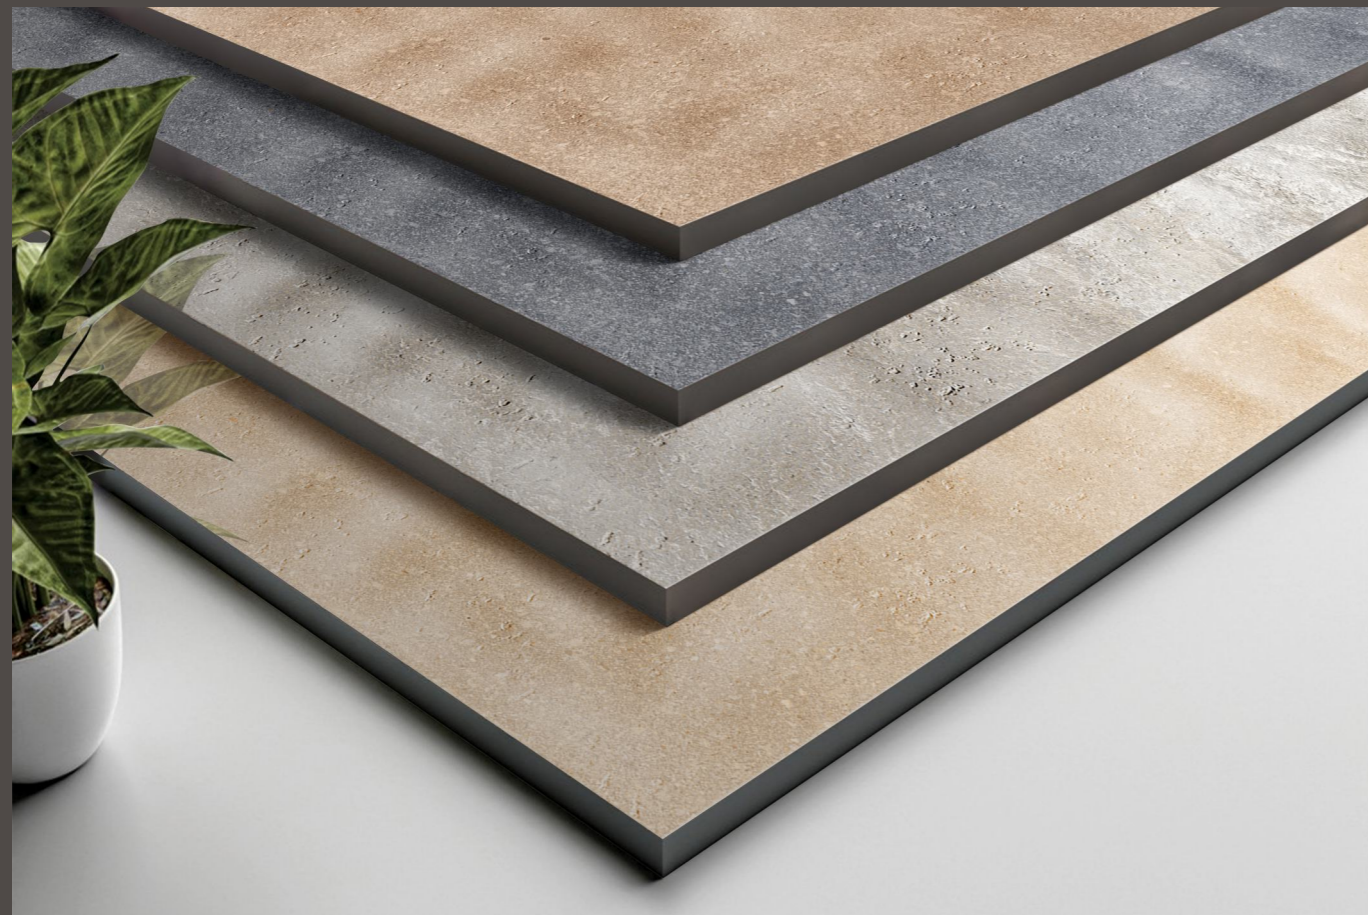

Experience the Lapato difference where innovation meets aesthetics. Choose Lapato Surface for a touch of brilliance that transforms spaces into timeless masterpieces. Redefine your surfaces, redefine your style.

**A TOUCH OF SHIMMER,
A WORLD OF STYLE.**

At the heart of Lapato Surface lies a subtle luminosity that transforms your surfaces into works of art. Unlike conventional matt finishes, Lapato strikes the perfect balance, creating a visual allure that is both sophisticated and contemporary.

WHY LAPATO SURFACE:

Unique Aesthetic Appeal : Lapato adds a touch of shimmer that sets it apart from traditional finishes, making your spaces truly distinctive.

Tactile Luxury : Beyond the visual appeal, Lapato invites touch, providing a sensory experience that goes beyond the ordinary.

Versatility in Design : Lapato adapts to diverse design styles, allowing you to create a world of style that suits your preferences and lifestyle.

Timeless Elegance : Lapato Surface isn't just a trend; it's a timeless choice that brings enduring elegance to your home or commercial space.