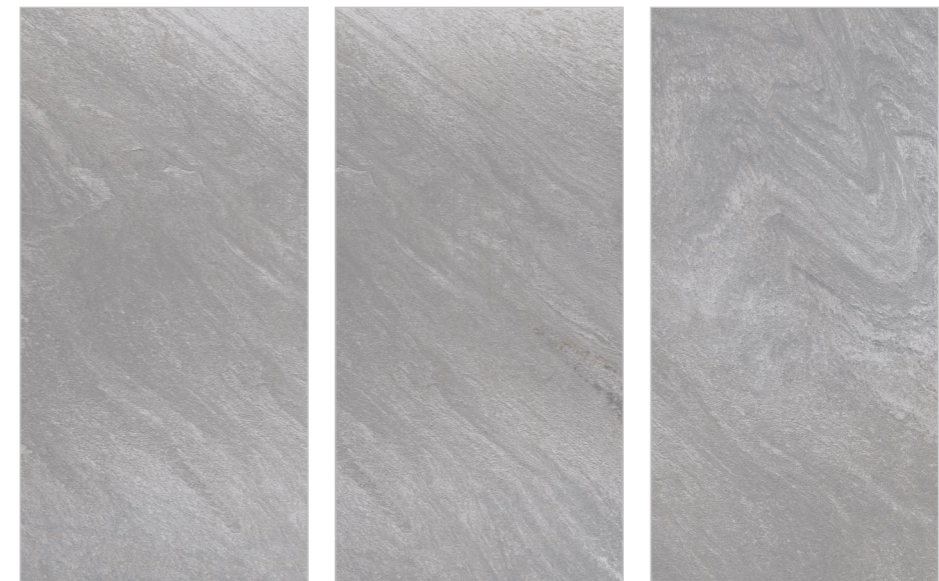

SATURNIA BROWN

SATURNIA CREMA

SATURNIA LIGHT GREY

FORMATOS
600X1200MM
60X120CM
24"X48"
2'X4'

[BACK TO INDEX](#) >

SATURNIA GREY

TECHNICAL CHARACTERISTICS:          

Wall : Saturnia Grey
Floor : Saturnia Grey